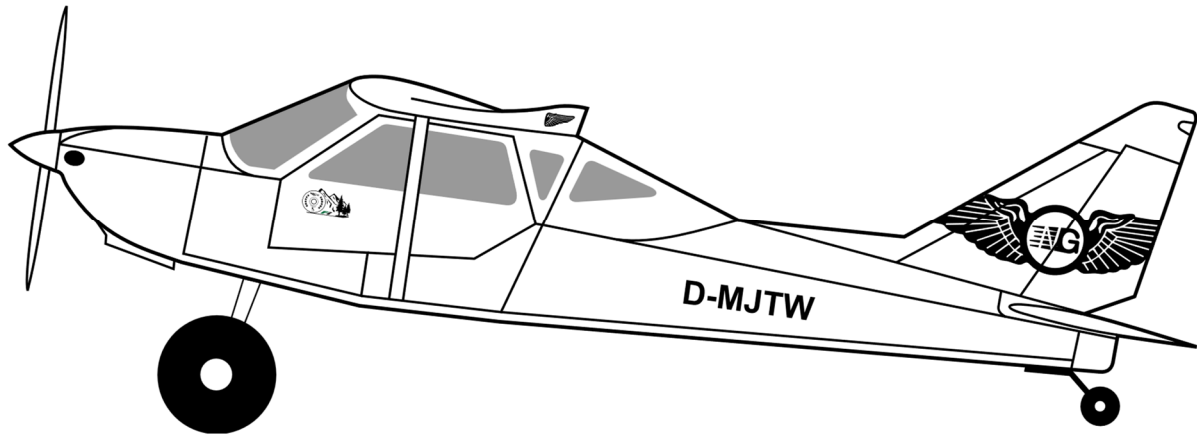

Single color livery:

Color could be selected from standard RAL codes. Standard stickers in black color

Prices are:

- *Without taxes and shipping, and registration*

Prices can be modified without any advice.

Payment terms:

- *30% at order signature*
- *20% at 50% of works*
- *Balance at delivery at Mezzana Bigli premises*