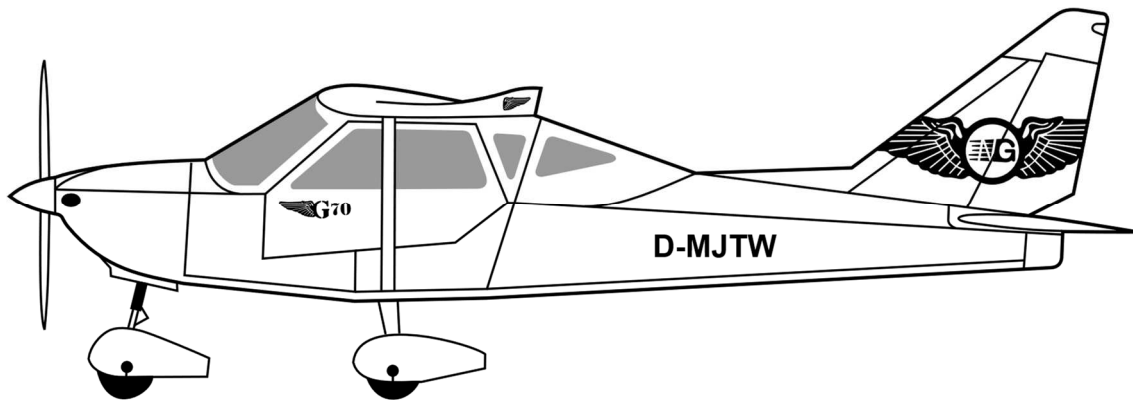

Single color livery: